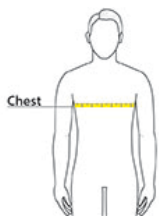

SPEC SHEET + MEASUREMENTS

JERZEES.

Jerzees® Youth Dri-Power® 50/50 Cotton/Poly T-Shirt.
29B

Product photo

- 5.4-ounce, 50/50 cotton/poly
- 47/53 cotton/poly (Oxford)
- Moisture-wicking
- Tear-away label
- 1x1 rib collar with clean neckline
- Double-needle coverstitching on front neck
- Shoulder-to-shoulder taping
- Double-needle sleeves and hem
- Ash (formerly Birch)

Sketches

front

back

SPEC SHEET + MEASUREMENTS

JERZEES.

Jerzees® Youth Dri-Power® 50/50 Cotton/Poly T-Shirt.
29B

PRODUCT MEASUREMENTS

	XS	S	M	L	XL
Size	2/4	6/8	10/12	14/16	18/20
Chest	15	16	17	18	19
Body Length at Back	19	20	22	24	25
Sleeve Length from Center Back	13 1/8	13 7/8	14 7/8	15 7/8	16 7/8

Chest: Measured across the chest one inch below armhole when laid flat.

Body Length at Back: Measured from high point shoulder to finished hem at back.

Sleeve Length from Center Back: Measure from Center Back neck to shoulder point to sleeve hem.

SIZE CHARTS

	XS	S	M	L	XL
Size	2/4	6/8	10/12	14/16	18/20

SPEC SHEET + MEASUREMENTS

JERZEES.

Jerzees® Youth Dri-Power® 50/50 Cotton/Poly T-Shirt.
29B

HOW TO MEASURE

CHEST

Measure under the arm and around the fullest part of the chest with arms down, keeping tape horizontal.